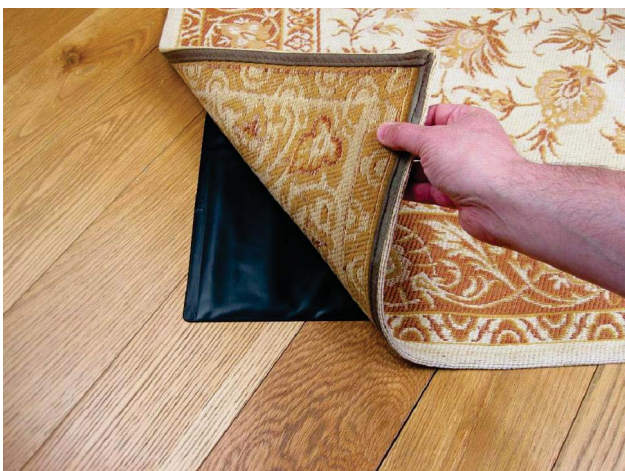

Operating Range