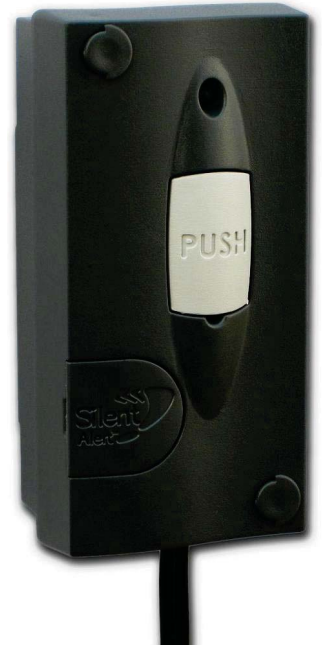

### MM3A-2212-EU-LEAD      Mini Monitor with Lead

### CCS-PAD      Under Carpet Pressure Pad

This compact battery operated wireless Monitor is designed to be used with an under carpet pressure pad. When a person steps onto the pressure pad, the monitor sends a signal to the Pager or portable SignWave.

The Mini Monitor is ideal for use when caring for someone who may wander, or need assistance when getting out of bed.

The Monitor is also ideal in any situation where a person may need to be alerted to someone entering or leaving a room either in the home or the workplace.

- Simple to install
- Discreet
- Automatic low battery signal to Pager or SignWave
- 2 year warranty
- Free Technical Helpline
- Simple screw fixings included
- Auto battery voltage indication on startup
- Operating range in open air approximately 1000m